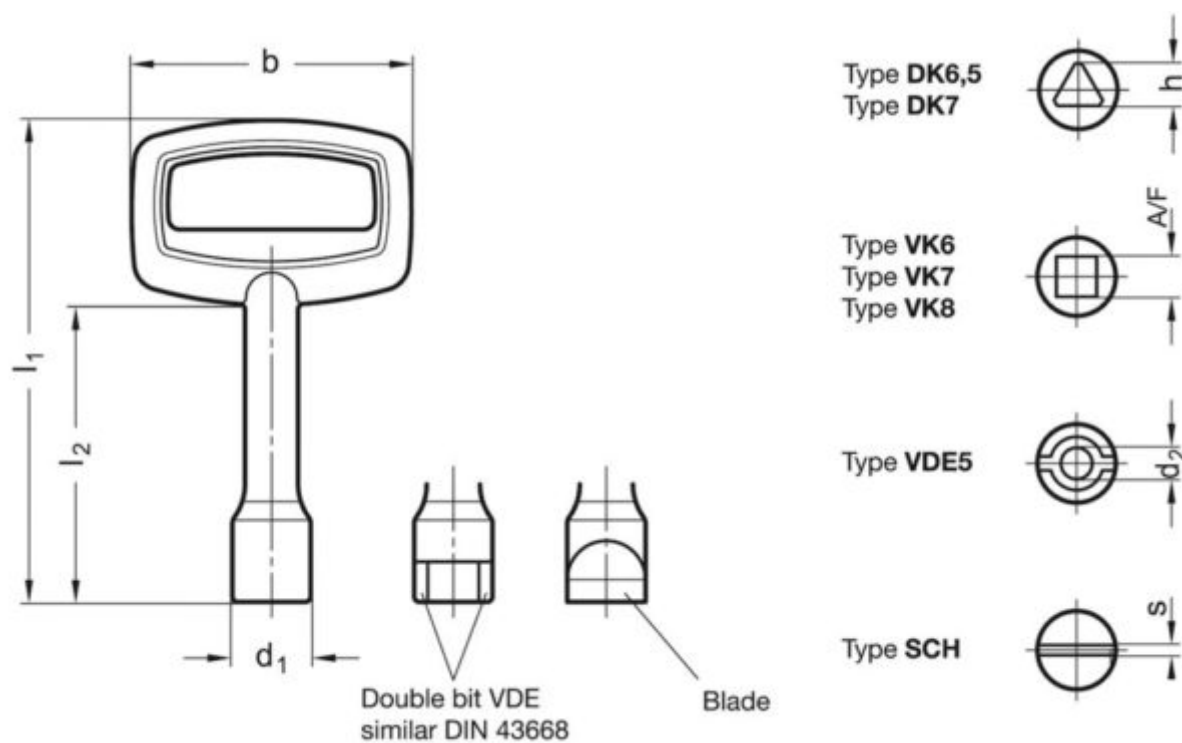

# Data Sheet

Article number: 20119255DK65SW  
Description: E+G GN 119.2-55 Socket keys  
DK6,5 triangular, 6,5 mm

## Measures

$b = 32$   
 $d_1 = 11.5$   
 $d_2 =$   
 $h = 6.5$   
 $l_1 = 55$   
 $l_2 = 34$   
 $s = 1.3$